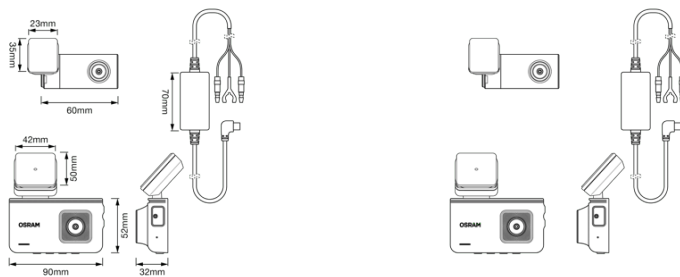

Lockable Micro SD card slot prevents tampering and keeps dash cam footage safe

Product datasheet

Technical data

Product information

Product legal advice 1	1) For precise conditions refer to: www.osram.com/am-guarantee
Product legal advice 2	2) Please note: The use of dashcams may be subject to specific legal regulations, particularly with regard to data protection and personal rights. As regulations across Europe are not harmonized, there are varying rules regarding the admissibility of video recordings. Before using the device for the first time, whether domestically or abroad, we recommend familiarizing yourself with the applicable legal requirements in the respective country
Resolution	1296p
FPS	30 ¹⁾
FOV	140° ²⁾
Memory size up to	128 GB
G-Sensor	Yes ³⁾
GPS	Yes

1) Frames per second

2) Field of View

3) Shock sensor

Physical Attributes & Dimensions

Length	89.0 mm
Width	40.0 mm
Height	96.0 mm

In-Box Accessories

USB cable for power	Yes
Trim removal tool in box	Yes

Product datasheet