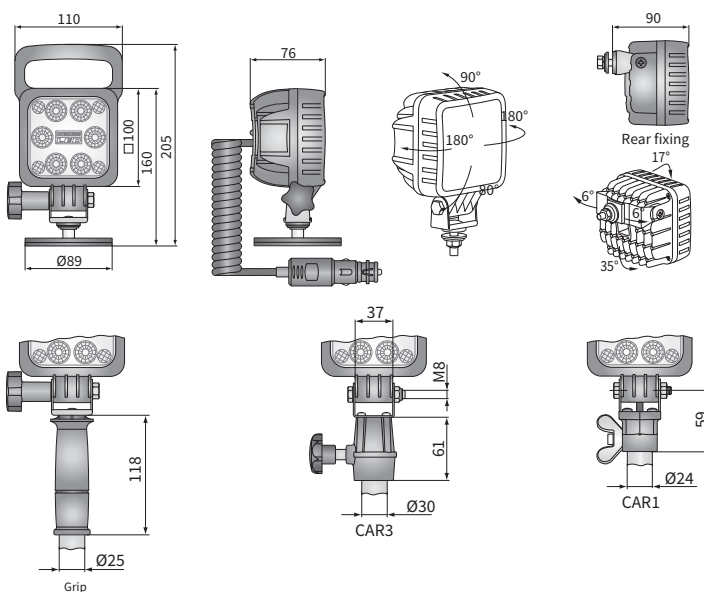

TECHNICAL DATA / FEATURES

- dimensions: 100x100x76
- luminous flux of the LED module: 3000 lm, 2500 lm, 2000 lm, 1500 lm
- luminous flux of the lamp: 2400 lm, 2000 lm, 1600 lm, 1200 lm
- maximum power: 30W, 29W, 25W, 19W
- nominal voltage: 12V-24V DC, 48V DC
- permissible power supply voltage: 10.5V-30V DC, 40-60V DC
- source of light: 6 x LED
- colour temperature: 5000-7000K
- light distribution angle: 50°
- IP rating: IP67, IP69K
- work temperature: -40°C - +80°C
- housing's material: aluminium/plastic
- lens' material: plastic
- built-in connectors: Deutsch DT
- other: protection:
 - against overheating
 - against reverse polarisation
- bracket made of Inox steel

- brackets - cat. No. CAR1.47300
- brackets - cat. No. CAR3.50600
- neodymium magnet $\phi 89/500N$ (1 pc.) - cat. No. CAR4.51320

DIMENSIONS

Cat. number	Luminous flux	3000 lm	2500 lm	2000 lm	1500 lm	Accessories	LED module 12V-24V	LED module 48V	handle	cable 0.22 m	cable 0.5 m	cable 8 m	switch	cigarette lighter plug	Mounting method	any	installed vertically up	rear	Bracket:	neodymium magn.	CAR1	CAR3	M8	grip	Connectors	Deutsch DT	AMP SuperSeal I,5
LED9B.53897	3000 lm	✓				✓	✓													✓							
LED9B.53895	3000 lm	✓				✓	✓													✓							
LED9B.53896	2500 lm	✓				✓	✓	✓												✓							
LED9B.53825	2000 lm	✓				✓	✓													✓							
LED6F.49997	2000 lm		✓			✓	✓													✓							
LED6F.49995	1500 lm		✓			✓	✓													✓							
LED6F.49996	1500 lm		✓			✓	✓													✓							
LED6F.49950	1500 lm		✓			✓	✓													✓							
LED6F.49925	1500 lm		✓			✓	✓													✓							
LED6F.49986	1500 lm		✓			✓	✓													✓							
LED6F.49987	1500 lm		✓			✓	✓													✓							
LED2F.47696	3000 lm			✓		✓	✓													✓							