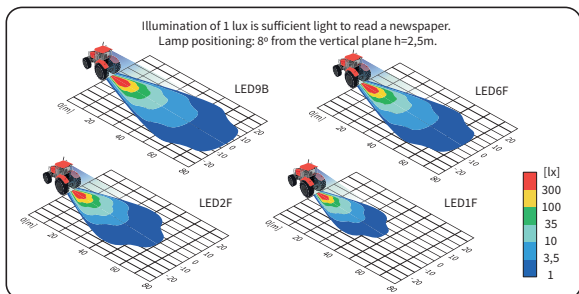

DIMENSIONS

Cat. number	Luminous flux	3000 lm	2500 lm	2000 lm	1500 lm	Accessories	LED module 12V-24V	LED module 48V	handle	cable 0.22 m	cable 0.5 m	cable 8 m	switch	cigarette lighter plug	Mounting method	any	installed vertically up	rear	Bracket:	neodymium magn.	CAR1	CAR3	M8	grip	Connectors	Deutsch DT	AMP SuperSeal I,5
LED9B.53897	3000 lm	✓				✓	✓													✓							
LED9B.53895	3000 lm	✓				✓	✓													✓							
LED9B.53896	2500 lm	✓				✓	✓	✓												✓							
LED9B.53825	2000 lm	✓				✓	✓													✓							
LED6F.49997	2000 lm		✓			✓	✓													✓							
LED6F.49995	1500 lm		✓			✓	✓													✓							
LED6F.49996	1500 lm		✓			✓	✓													✓							
LED6F.49950	1500 lm		✓			✓	✓													✓							
LED6F.49925	1500 lm		✓			✓	✓													✓							
LED6F.49986	1500 lm		✓			✓	✓													✓							
LED6F.49987	1500 lm		✓			✓	✓													✓							
LED2F.47696	3000 lm			✓		✓	✓													✓							

Cat. number	Luminous flux	3000 lm	2500 lm	2000 lm	1500 lm	Accessories	LED module 12V-24V	LED module 48V	handle	cable 0.22 m	cable 0.5 m	cable 8 m	switch	cigarette lighter plug	Mounting method	any	installed vertically up	rear	Bracket:	neodymium magn.	CAR1	CAR3	M8	grip	Connectors	Deutsch DT	AMP SuperSeal I,5
LED2F.47697	3000 lm			✓		✓	✓													✓							
LED2F.47698	2500 lm			✓		✓	✓													✓							
LED2F.47625	2000 lm			✓		✓	✓													✓							
LED1F.47431	1500 lm				✓	✓	✓													✓							
LED1F.47419	1500 lm				✓	✓	✓													✓							
LED1F.47433	1500 lm				✓	✓	✓													✓							
LED1F.47432	1500 lm				✓	✓	✓													✓							
LED1F.47434	1500 lm				✓	✓	✓													✓							
LED1F.47435	1500 lm				✓	✓	✓													✓							
LED1F.47498	1500 lm				✓	✓	✓													✓							
LED1F.47425	1500 lm				✓	✓	✓													✓