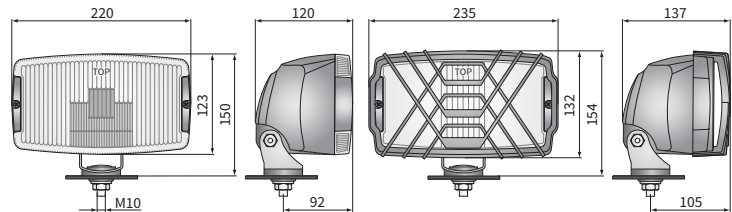

## TECHNICAL DATA / FEATURES

- dimensions: 220x123x120
- light functions: fog light, driving, parking
- function markings: B, HR, A
- reference mark: -, 30
- source of light: H3, T4W
- maximum power: 100W, 4W
- nominal voltage: 12V-24V DC
- optics: standard
- IP rating: IP56
- housing's material: plastic
- housing's colour: black, chrome-plated
- lens' material: glass
- lens' colour: clear, blue
- mounting: M10
- built-in connectors: -
- other: stone guard (option)  
the mount steel-reinforced

It is possible to install needed connectors on wire (on request).

Additional equipment:

- stone guard - cat. No. A37800
- lens cover - cat. No. A.25581

Replacement parts:

- parking light bulb holder - cat. No. A.05921

## DIMENSIONS

Cat. number	Homologation code	Light functions			Lens colour		housing	black	chrome-plated	Accessories	bulb H3 12V	bulb H3 24V	bulb T4W	stone guard	light cover	cable 0,15 m	Side			Connectors			AMP Faston 250	Deutsch DT	AMP SuperSeal 1,5	Packaging / pc	carton box
		fog light	driving	parking	clear	blue											right	left	right	left	right	left					
<b>HP5.22386</b>	225	✓			✓			✓							✓		✓	✓	✓							1	
HP5.36387	225	✓			✓			✓		✓					✓		✓	✓	✓							1	
<b>HP5.26786</b>	225	✓			✓				✓				✓		✓		✓	✓	✓							1	
HP5.17587	225	✓			✓				✓	✓			✓		✓		✓	✓	✓							1	
<b>HP5.22486</b>	224		✓	✓	✓			✓						✓	✓		✓	✓	✓							1	
HP5.36287	224		✓	✓	✓			✓		✓				✓	✓		✓	✓	✓							1	
HP5.22687	224		✓	✓	✓			✓						✓	✓		✓	✓	✓							1	
<b>HP5.26586</b>	224		✓	✓	✓				✓					✓	✓		✓	✓	✓							1	
HP5.17387	224				✓				✓	✓				✓	✓		✓	✓	✓							1	
HP5.36487	224		✓	✓	✓				✓					✓	✓		✓	✓	✓							1	
<b>HP5.40786</b>	224		✓	✓		✓			✓					✓	✓		✓	✓	✓							1	
HP5.40987	224		✓	✓		✓			✓	✓				✓	✓		✓	✓	✓							1	
<b>HP5.40486</b>	224		✓	✓		✓			✓					✓	✓		✓	✓	✓							1	
HP5.40687	224		✓	✓		✓			✓					✓	✓		✓	✓	✓							1	