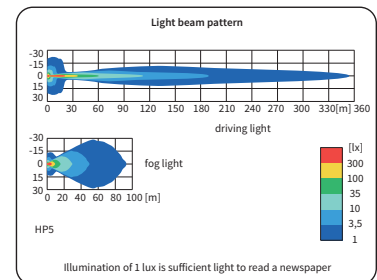

DIMENSIONS