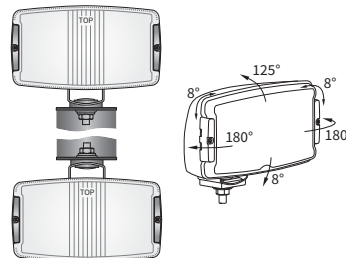

## TECHNICAL DATA / FEATURES

- dimensions: 220x123x120
- light functions: fog light, driving, parking
- function markings: B, HR, A
- reference mark: -, 30
- source of light: H3, T4W
- maximum power: 100W, 4W
- nominal voltage: 12V-24V DC
- optics: standard
- IP rating: IP56
- housing's material: plastic
- housing's colour: black, chrome-plated
- lens' material: glass
- lens' colour: clear, blue
- mounting: M10
- built-in connectors: -
- other: stone guard (option)  
the mount steel-reinforced

It is possible to install needed connectors on wire (on request).

Additional equipment:

- stone guard - cat. No. A37800
- lens cover - cat. No. A.25581

Replacement parts:

- parking light bulb holder - cat. No. A.05921

## DIMENSIONS

Cat. number	Homologation code	Light functions			Lens colour		housing	black	chrome-plated	Accessories	bulb H3 12V	bulb H3 24V	bulb T4W	stone guard	light cover	cable 0,15 m	Side			Connectors			AMP Faston 250	Deutsch DT	AMP SuperSeal 1,5	Packaging / pc	carton box
		fog light	driving	parking	clear	blue											right	left	right	left	right	left					
<b>HP5.22386</b>	225	✓			✓			✓							✓		✓	✓	✓							1	
HP5.36387	225	✓			✓			✓		✓					✓		✓	✓	✓							1	
<b>HP5.26786</b>	225	✓			✓				✓				✓		✓		✓	✓	✓							1	
HP5.17587	225	✓			✓				✓	✓			✓		✓		✓	✓	✓							1	
<b>HP5.22486</b>	224		✓	✓	✓			✓						✓	✓		✓	✓	✓							1	
HP5.36287	224		✓	✓	✓			✓		✓				✓	✓		✓	✓	✓							1	
HP5.22687	224		✓	✓	✓			✓						✓	✓		✓	✓	✓							1	
<b>HP5.26586</b>	224		✓	✓	✓				✓					✓	✓		✓	✓	✓							1	
HP5.17387	224				✓				✓	✓				✓	✓		✓	✓	✓							1	
HP5.36487	224		✓	✓	✓				✓					✓	✓		✓	✓	✓							1	
<b>HP5.40786</b>	224		✓	✓		✓			✓					✓	✓		✓	✓	✓							1	
HP5.40987	224		✓	✓		✓			✓	✓				✓	✓		✓	✓	✓							1	
<b>HP5.40486</b>	224		✓	✓		✓			✓					✓	✓		✓	✓	✓							1	
HP5.40687	224		✓	✓		✓			✓					✓	✓		✓	✓	✓							1	