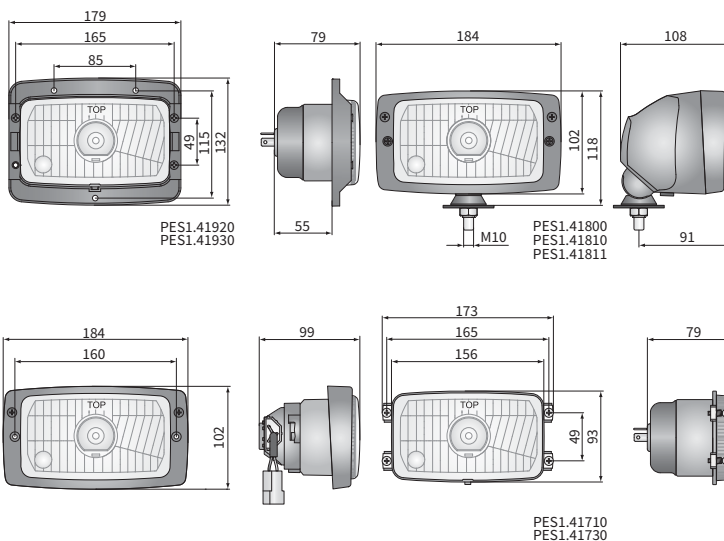

TECHNICAL DATA / FEATURES

- dimensions: 156x93x79, 184x102x79, 184x102x108
- light functions: passing, driving, parking
- function markings: HC/R, A
- traffic: right-hand
- reference mark: 17.5
- source of light: H4, W5W
- maximum power: 75/70W, 5W
- nominal voltage: 12V-24V DC
- optics: FF
- IP rating: IP54, IP55
- housing's material: plastic
- lens' material: glass
- built-in connectors: -

PES1 products are a replacement for Zetor lights.

Useful parts while installing:

- main bulb mounting block - cat. No. A.07128
- hermetic main bulb holder - cat. No. A.26925

Replacement parts:

- main bulb gasket - cat. No. A.05820
- hermetic parking bulb holder - cat. No. A.26910

B - tractors:

- Zetor 2002 models: Proxima, Forterra

DIMENSIONS

Cat. number	Hella Catal. No.	Cobo Catal. No.	Homologation code	Light functions			Type	H4	IP rating			Accessories	Mounting method				Application		Packaging / pc	
				passing	driving	parking			IP54	IP55	in recess		installed vertically up	Side	right	left	universal	dedicated	carton box	
PES1.41710		05.518.000	049	✓	✓		✓	✓	✓		bulb H4 12V	✓	✓	✓	✓	✓	✓	A	1	
PES1.41730		05.508.000	049	✓	✓	✓	✓	✓	✓		bulb H4 24V	✓	✓	✓	✓	✓	✓	A	1	
PES1.41900	1AD996018671	05.520.000	049	✓	✓		✓	✓	✓		bulb W5W	✓	✓	✓	✓	✓	✓	A	1	
PES1.41901	1AD996018651	05.520.000	049	✓	✓		✓	✓	✓		frame	✓	✓	✓	✓	✓	✓	A	1	
PES1.41910	1AD996018661	05.522.000	049	✓	✓	✓	✓	✓	✓		housing	✓	✓	✓	✓	✓	✓	A	1	
PES1.41800		05.524.000	049	✓	✓		✓	✓	✓	✓	mounting plate	✓	✓	✓	✓	✓	✓	B	1	
PES1.41810	1AB007145007	05.526.000	049	✓	✓	✓	✓	✓	✓	✓	bulb gasket	✓	✓	✓	✓	✓	✓	B	1	
PES1.41811	1AB007145001	05.526.000	049	✓	✓	✓	✓	✓	✓	✓	bulb holder IP66	✓	✓	✓	✓	✓	✓	B	1	
PES1.41920			049	✓	✓		✓	✓	✓			✓	✓	✓	✓	✓	✓		1	
PES1.41930			049	✓	✓	✓	✓	✓	✓			✓	✓	✓	✓	✓	✓		1	