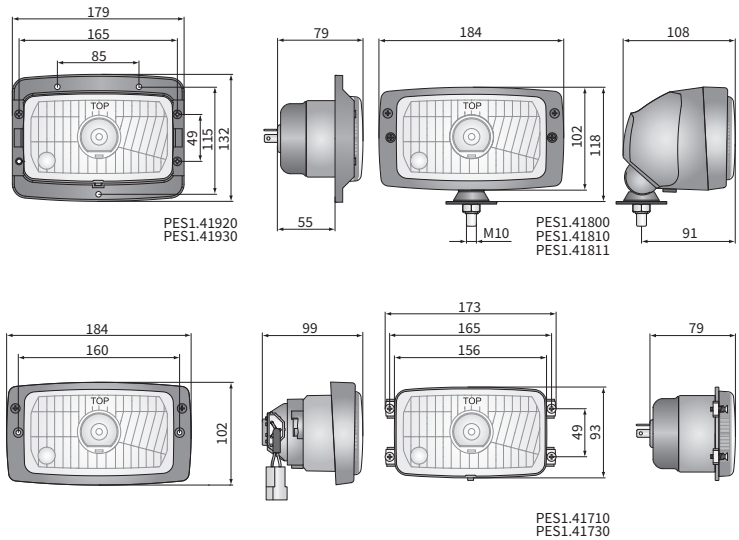

TECHNICAL DATA / FEATURES

- dimensions: 156x93x79, 184x102x79, 184x102x108
- light functions: passing, driving, parking
- function markings: HC/R, A
- traffic: right-hand
- reference mark: 17.5
- source of light: H4, W5W
- maximum power: 75/70W, 5W
- nominal voltage: 12V-24V DC
- optics: FF
- IP rating: IP54, IP55
- housing's material: plastic
- lens' material: glass
- built-in connectors: -

PES1 products are a replacement for Zetor lights.

Useful parts while installing:

- main bulb mounting block - cat. No. A.07128
- hermetic main bulb holder - cat. No. A.26925

Replacement parts:

- main bulb gasket - cat. No. A.05820
- hermetic parking bulb holder - cat. No. A.26910

B - tractors:

- Zetor 2002 models: Proxima, Forterra

DIMENSIONS

Cat. number	Hella Catal. No.	Cobo Catal. No.	Homologation code	Light functions			Type	H4	IP rating			Accessories			frame	housing	mounting plate	bulb gasket	bulb holder IP66	Mounting method		Side	right	left	Application	universal	dedicated	Packaging / pc	carton box
				passing	driving	parking			IP54	IP55	bulb H4 12V	bulb H4 24V	bulb W5W	in recess						installed vertically up									
PES1.41710	1AB 996 214-031	05.518.000	049	✓	✓		✓	✓	✓		✓						✓		✓	✓	✓	✓	✓	✓	A		1		
PES1.41730	1AB 996 214-051	05.508.000	049	✓	✓	✓	✓	✓	✓		✓						✓		✓	✓	✓	✓	✓	✓	A		1		
PES1.41900	1AD 996 018-671	05.520.000	049	✓	✓		✓	✓	✓								✓		✓	✓	✓	✓	✓	✓	A		1		
PES1.41901	1AB 996 214-071	05.520.000	049	✓	✓		✓	✓	✓		✓						✓		✓	✓	✓	✓	✓	✓	A		1		
PES1.41910	1AB 996 214-001	05.522.000	049	✓	✓	✓	✓	✓	✓		✓						✓		✓	✓	✓	✓	✓	✓	A		1		
PES1.41800	1AB 996 214-081	05.524.000	049	✓	✓		✓	✓	✓		✓						✓		✓	✓	✓	✓	✓	✓	B		1		
PES1.41810	1AB 996 214-011	05.526.000	049	✓	✓	✓	✓	✓	✓		✓						✓		✓	✓	✓	✓	✓	✓	B		1		
PES1.41811	1AB 996 214-011	05.526.000	049	✓	✓	✓	✓	✓	✓		✓						✓		✓	✓	✓	✓	✓	✓	B		1		
PES1.41920			049	✓	✓		✓	✓	✓		✓						✓		✓	✓	✓	✓	✓	✓			1		
PES1.41930			049	✓	✓	✓	✓	✓	✓		✓						✓		✓	✓	✓	✓	✓	✓			1		