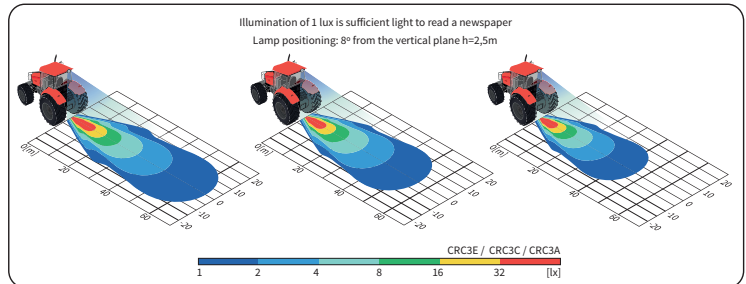

TECHNICAL DATA / FEATURES

- dimensions: $\phi 117 \times 74$
- luminous flux of the LED module: 2500 lm, 2000 lm, 1500 lm
- luminous flux of the lamp: 2000 lm, 1600 lm, 1200 lm
- maximum power: 29W, 25W, 24W
- nominal voltage: 12V-24V DC
- permissible power supply voltage: 10.5V-30V DC
- source of light: 6 x LED
- colour temperature: 5000-7000K
- light distribution angle: 50°
- IP rating: IP67, IP69K
- work temperature: -40°C - +80°C
- housing's material: aluminium/plastic
- lens' material: plastic
- built-in connectors: AMP Faston 250, Deutsch DT
- other: protection:
 - against overheating
 - against reverse polarisation
- bracket made of Inox steel

Useful parts while installing:

AMP Faston 250 plug 2-pin - cat. No. A.07138

deutsch plug DT06-2S 2-pin - cat. No. A.07135

DIMENSIONS

Cat. number	Luminous flux			IP rating	IP67	IP69K	Accessories	LED module 12V-24V/ handle	cable 0,5 m	cable 8 m	switch	cigarette lighter plug	Mounting method	any	installed vertically up	rear	Bracket	neodymium magn.	CAR1	CAR3	M8	Connectors	AMP Faston 250	Deutsch DT	AMP SuperSeal 1,5	Cap / Pin
	2500 lm	2000 lm	1500 lm																							
CRC3E.50396	✓				✓	✓		✓						✓												
CRC3E.50397	✓				✓	✓		✓						✓												
CRC3E.50341	✓				✓	✓		✓							✓								✓			2
CRC3E.50340	✓				✓	✓		✓							✓								✓			2
CRC3E.50395	✓				✓	✓		✓							✓											
CRC3E.50325	✓				✓	✓		✓	✓							✓										
CRC3E.50329	✓				✓	✓		✓								✓							✓			2
CRC3C.50195		✓			✓	✓		✓						✓												
CRC3C.50196		✓			✓	✓		✓						✓												
CRC3C.50125		✓			✓	✓		✓	✓							✓										
CRC3A.48790			✓		✓	✓		✓						✓												
CRC3A.48791			✓		✓	✓		✓						✓												
CRC3A.48739				✓	✓	✓		✓							✓								✓			2
CRC3A.48738				✓	✓	✓		✓							✓								✓			2
CRC3A.48725				✓	✓	✓		✓								✓										