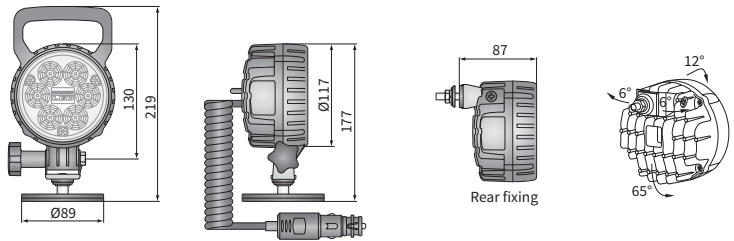

TECHNICAL DATA / FEATURES

- dimensions: $\phi 117 \times 74$
- luminous flux of the LED module: 2500 lm, 2000 lm, 1500 lm
- luminous flux of the lamp: 2000 lm, 1600 lm, 1200 lm
- maximum power: 29W, 25W, 24W
- nominal voltage: 12V-24V DC
- permissible power supply voltage: 10.5V-30V DC
- source of light: 6 x LED
- colour temperature: 5000-7000K
- light distribution angle: 50°
- IP rating: IP67, IP69K
- work temperature: -40°C - +80°C
- housing's material: aluminium/plastic
- lens' material: plastic
- built-in connectors: AMP Faston 250, Deutsch DT
- other: protection:
 - against overheating
 - against reverse polarisation
- bracket made of Inox steel

Useful parts while installing:

AMP Faston 250 plug 2-pin - cat. No. A.07138

deutsch plug DT06-2S 2-pin - cat. No. A.07135

DIMENSIONS

Cat. number	Luminous flux			IP rating	IP67	IP69K	Accessories	LED module 12V-24V/ handle	cable 0,5 m	cable 8 m	switch	cigarette lighter plug	Mounting method	any	installed vertically up	rear	Bracket	neodymium magn.	CAR1	CAR3	M8	Connectors	AMP Faston 250	Deutsch DT	AMP SuperSeal 1,5	Cap / Pin
	2500 lm	2000 lm	1500 lm																							
CRC3E.50396	✓				✓	✓		✓						✓												
CRC3E.50397	✓				✓	✓		✓						✓												
CRC3E.50341	✓				✓	✓		✓							✓								✓			2
CRC3E.50340	✓				✓	✓		✓							✓								✓			2
CRC3E.50395	✓				✓	✓		✓							✓											
CRC3E.50325	✓				✓	✓		✓	✓							✓										
CRC3E.50329	✓				✓	✓		✓								✓							✓			2
CRC3C.50195		✓			✓	✓		✓						✓												
CRC3C.50196		✓			✓	✓		✓						✓												
CRC3C.50125		✓			✓	✓		✓	✓							✓										
CRC3A.48790			✓		✓	✓		✓						✓												
CRC3A.48791			✓		✓	✓		✓						✓												
CRC3A.48739				✓	✓	✓		✓							✓								✓			2
CRC3A.48738				✓	✓	✓		✓							✓								✓			2
CRC3A.48725				✓	✓	✓		✓								✓										