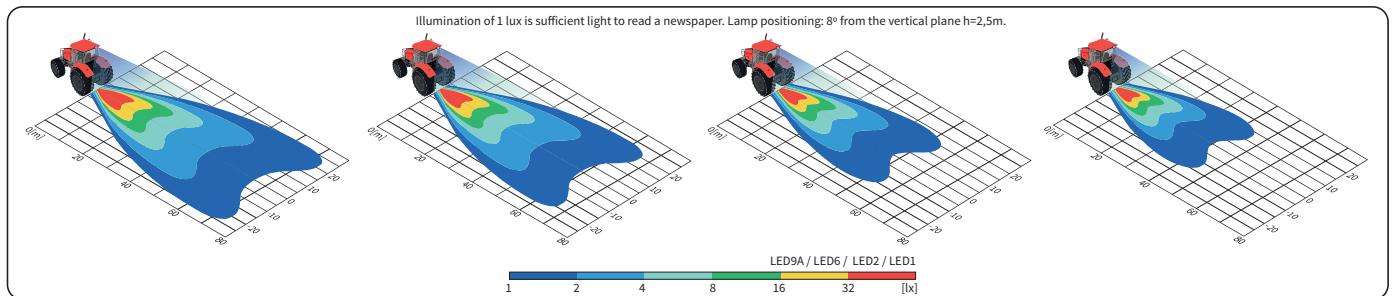

DIMENSIONS

Cat. number	Luminous flux				IP rating	IP67	IP69K	Accessories	LED module 12V-24V	LED module 48V	handle	cable 0,22 m	cable 0,5 m	cable 8 m	switch	cigarette lighter plug	Mounting method	any	installed vertically up	rear	Bracket	neodymium magn.	CAR1	M8	Connectors	AMP Faston 250	Deutsch DT	AMP SuperSeal 1,5	Cap / Pin	
	3000 lm	2500 lm	2000 lm	1500 lm																										
LED9A.53795	✓				✓	✓		✓							✓	✓	✓	✓												
LED9A.53796	✓				✓	✓		✓		✓					✓	✓	✓	✓												
LED6.49895		✓			✓	✓		✓							✓	✓	✓	✓												
LED6.49896			✓		✓	✓		✓		✓					✓	✓	✓	✓												
LED6.49897			✓		✓	✓		✓		✓					✓	✓	✓	✓												
LED6.49825		✓			✓	✓		✓					✓							✓										
LED2.47595			✓		✓	✓		✓							✓	✓	✓	✓												
LED2.47596			✓		✓	✓		✓		✓					✓	✓	✓	✓												
LED2.47597			✓		✓	✓		✓		✓					✓	✓	✓	✓												
LED2.47525			✓		✓	✓		✓					✓							✓										
LED1.46831				✓	✓	✓		✓							✓	✓	✓	✓												
LED1.46832				✓	✓	✓		✓							✓	✓	✓	✓												
LED1.46833				✓	✓	✓		✓		✓					✓	✓	✓	✓												
LED1.46818				✓	✓	✓		✓		✓					✓	✓	✓	✓												
LED1.46825				✓	✓	✓		✓					✓							✓										
LED1.46834				✓	✓	✓		✓		✓					✓	✓	✓	✓												
LED1.46835				✓	✓	✓		✓		✓					✓	✓	✓	✓