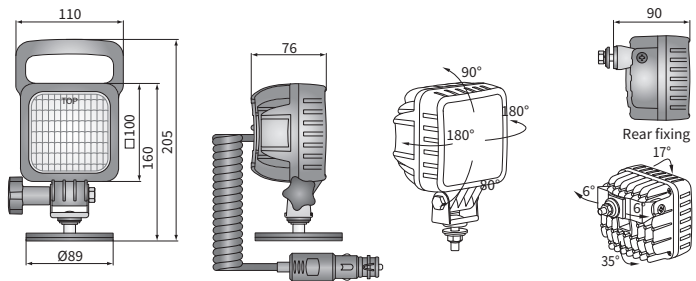

DIMENSIONS

Cat. number	Luminous flux				IP rating	IP67	IP69K	Accessories	LED module 12V-24V	LED module 48V	handle	cable 0,22 m	cable 0,5 m	cable 8 m	switch	cigarette lighter plug	Mounting method	any	installed vertically up	rear	Bracket	neodymium magn.	CAR1	M8	Connectors	AMP Faston 250	Deutsch DT	AMP SuperSeal 1,5	Cap / Pin	
	3000 lm	2500 lm	2000 lm	1500 lm																										
LED9A.53795	✓				✓	✓		✓							✓	✓	✓	✓												
LED9A.53796	✓				✓	✓		✓		✓					✓	✓	✓	✓												
LED6.49895		✓			✓	✓		✓							✓	✓	✓	✓												
LED6.49896			✓		✓	✓		✓		✓					✓	✓	✓	✓												
LED6.49897			✓		✓	✓		✓		✓					✓	✓	✓	✓												
LED6.49825		✓			✓	✓		✓					✓							✓										
LED2.47595			✓		✓	✓		✓							✓	✓	✓	✓												
LED2.47596			✓		✓	✓		✓		✓					✓	✓	✓	✓												
LED2.47597			✓		✓	✓		✓		✓					✓	✓	✓	✓												
LED2.47525			✓		✓	✓		✓					✓							✓										
LED1.46831				✓	✓	✓		✓							✓	✓	✓	✓												
LED1.46832				✓	✓	✓		✓							✓	✓	✓	✓												
LED1.46833				✓	✓	✓		✓		✓					✓	✓	✓	✓												
LED1.46818				✓	✓	✓		✓		✓					✓	✓	✓	✓												
LED1.46825				✓	✓	✓		✓					✓							✓										
LED1.46834				✓	✓	✓		✓		✓					✓	✓	✓	✓												
LED1.46835				✓	✓	✓		✓		✓					✓	✓	✓	✓